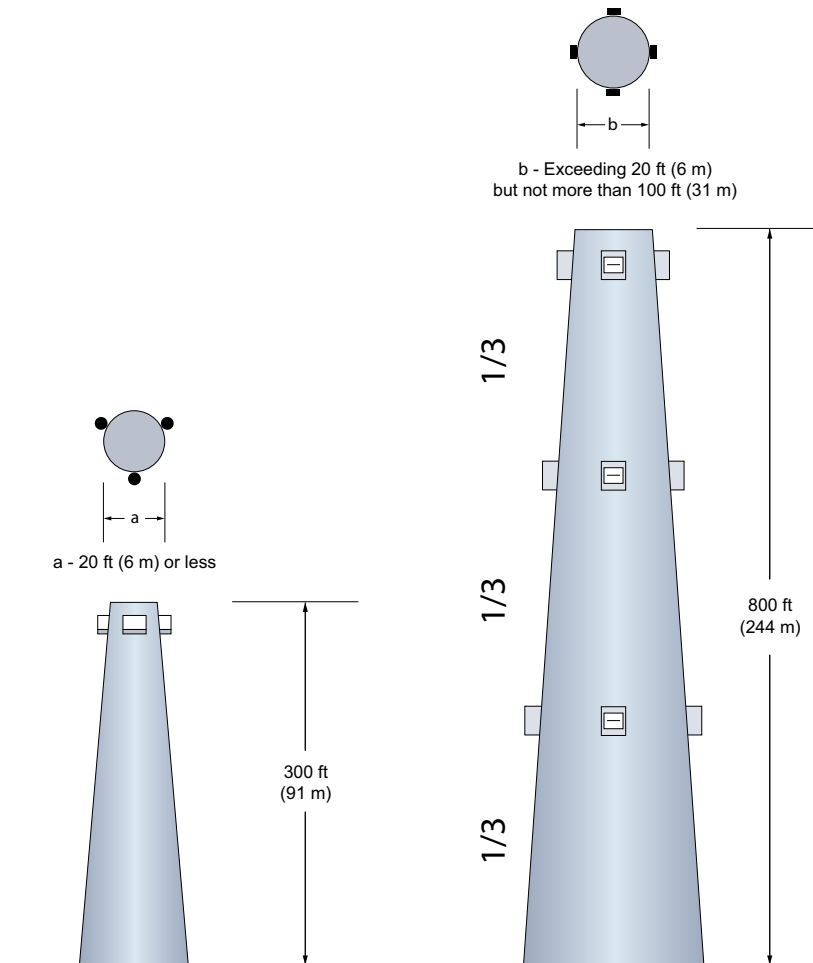

FAA Lighting Chimney & Flare Stack

Day Protection = 270,000 cd White Light (painting of tower is typically not required)

Twilight Protection = 20,000 cd White Light

Night Protection = 2,000 cd White Light

● / □ / ◻ = L-856 (high intensity flashing white light)

● / □ / ◻ = L-865 (medium intensity flashing white light)