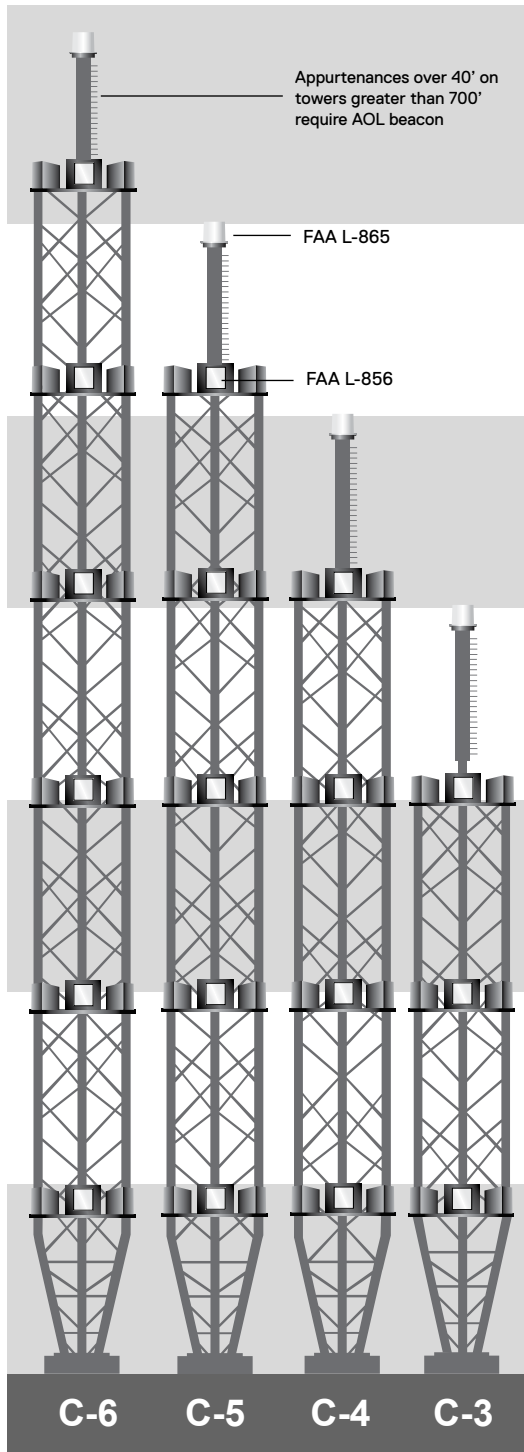

FAA Lighting B & C Towers

Type B and C towers are marked with white lights for day and white lights for night under FAA AC 70/7460-1M.

C-6

- Over 1750' excluding any appurtenances
- 1 L-865 AOL beacon
- 18 L-856 high intensity beacons

C-5

- Over 1400' but not more than 1750' excluding any appurtenances
- 1 L-865 AOL beacon
- 15 L-856 high intensity beacons

C-4

- Over 1050' but not more than 1400' excluding any appurtenances
- 1 L-865 AOL beacon
- 12 L-856 high intensity beacons

C-3

- Over 700' but not more than 1050' excluding any appurtenances
- 1 L-865 AOL beacon
- 9 L-856 high intensity beacons

G towers do not have appurtenances greater than 40 ft., therefore no AOL beacon is required.